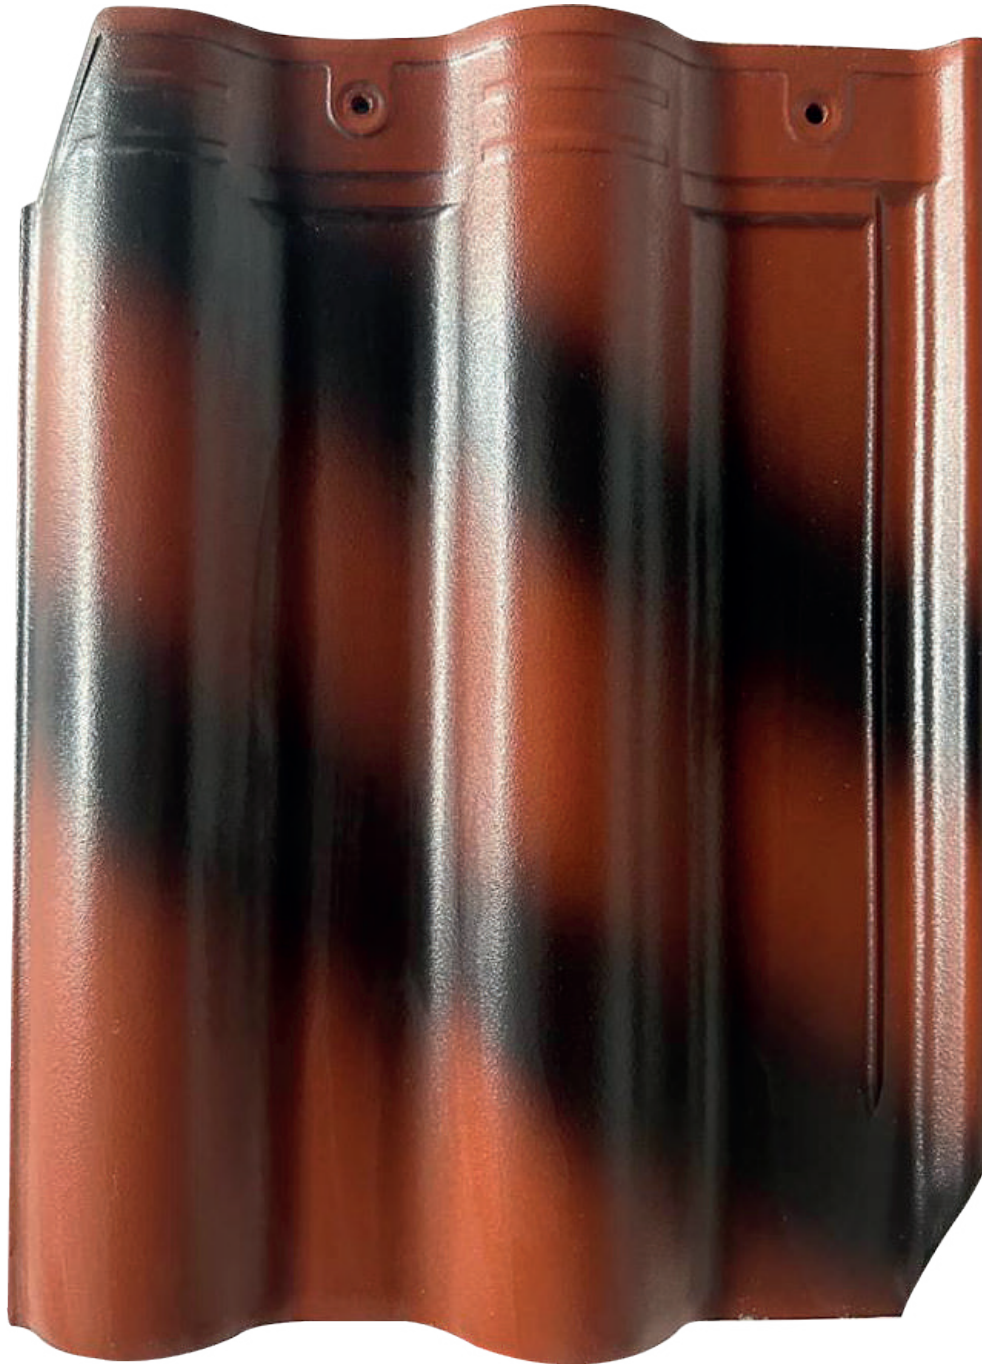

Red & Black

www.asianroof.in

ETERNITY

Pattern : Elabano
Length : 400mm
Width : 300mm
weight : 2.4kg
Thickness : 8.7mm

ETERNITY

Steel grey

www.asianroof.in

ETERNITY