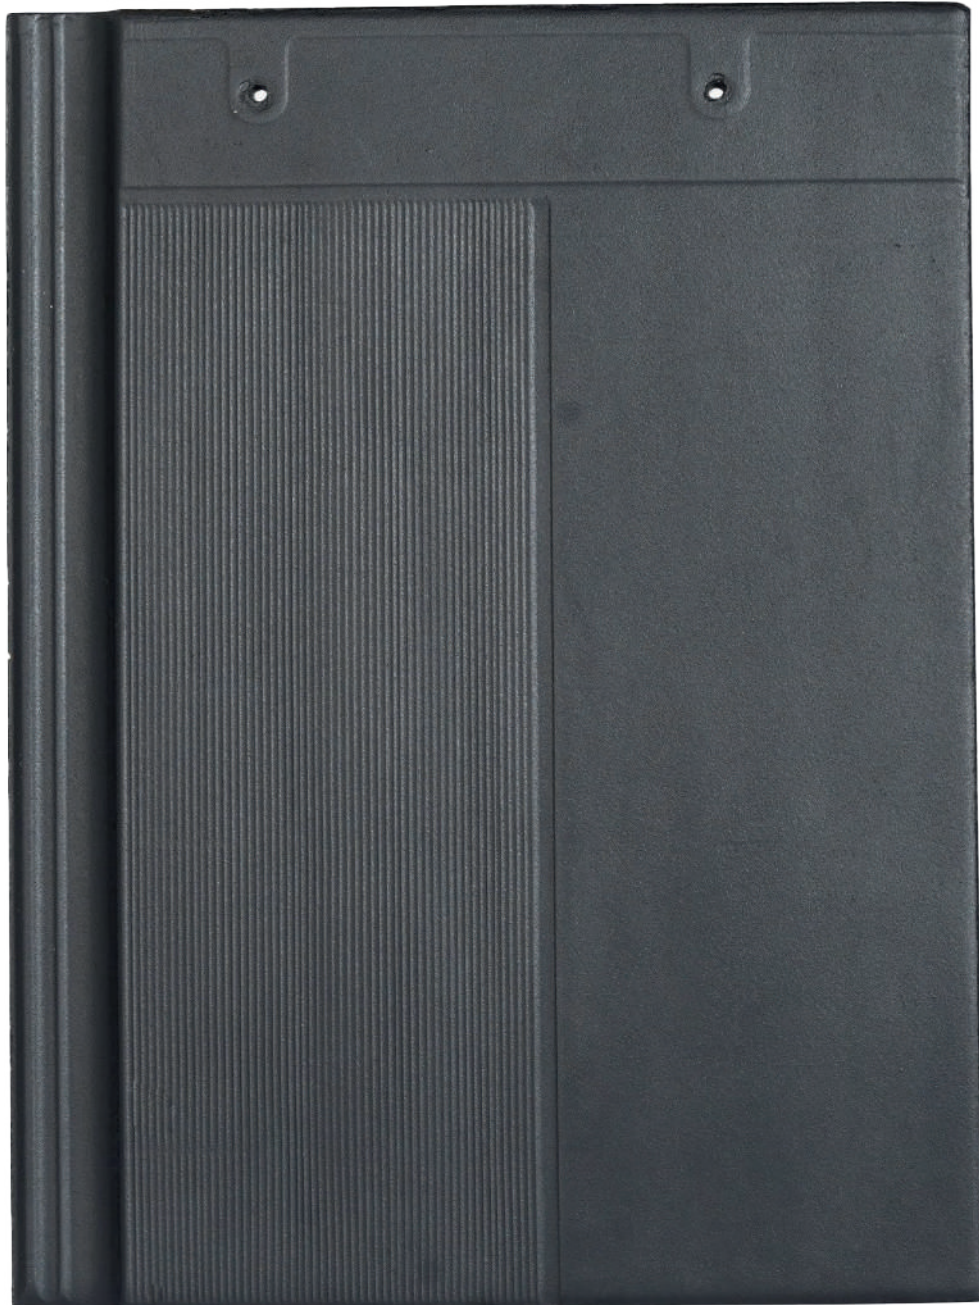

TERRASA

Steel grey

www.asianroof.in