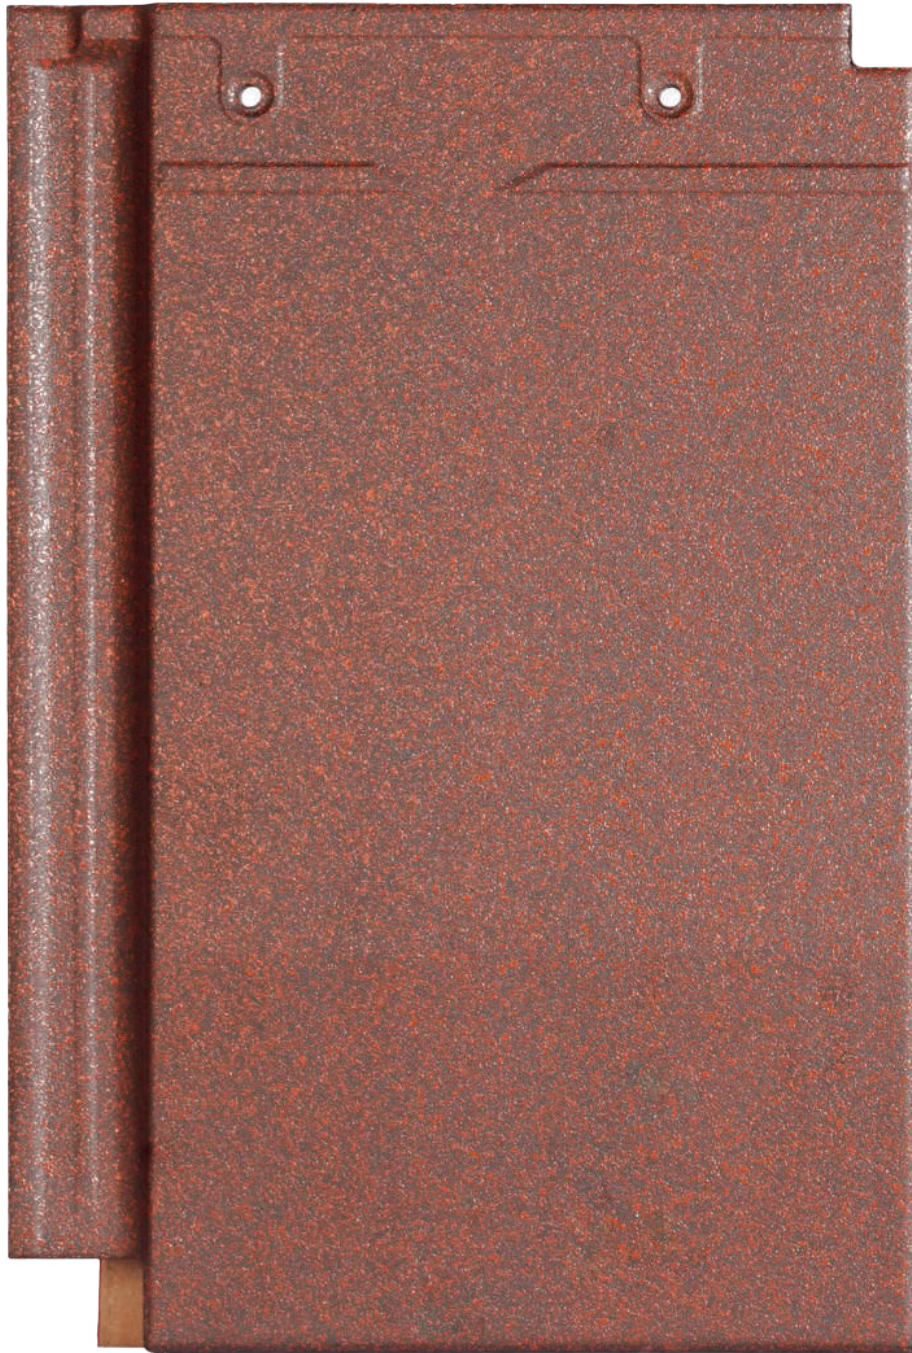

Red & Black

www.asianroof.in

Piano bent

Pattern : Flat
Length : 400mm
Width : 270mm
Weight : 2.75kg
Thickness : 9.2

Piano bent

Antique Red

www.asianroof.in

Piano bent